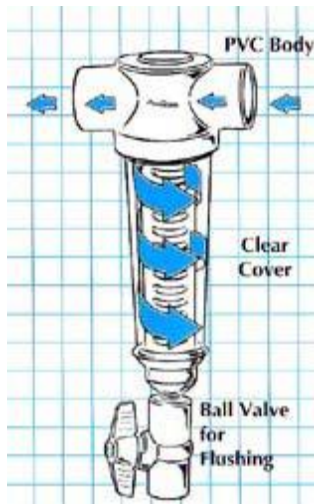

## Spin-down Sediment Filters

- Clear Cover is easily removed for total cleaning (No tools required)
- Flow capacity for entire system
- Sediment is visible through the clear cover indicating when the filter needs cleaning
- Sediment is quickly and easily removed by opening the ball valve at the bottom of the filter cover
- No down time
- 104 micron filter screen

FILTER DIMENSIONS			
	<i>SPS</i>	<i>SPM</i>	<i>SPL</i>
<b>Size</b>	3/4"	1-1/2"	2"
<b>Length</b>	11-3/8" / 290mm	15-3/8" / 390mm	17-7/8" / 450mm
<b>Width</b>	5" / 125mm	5-1/4" / 135mm	5-1/2" / 140mm